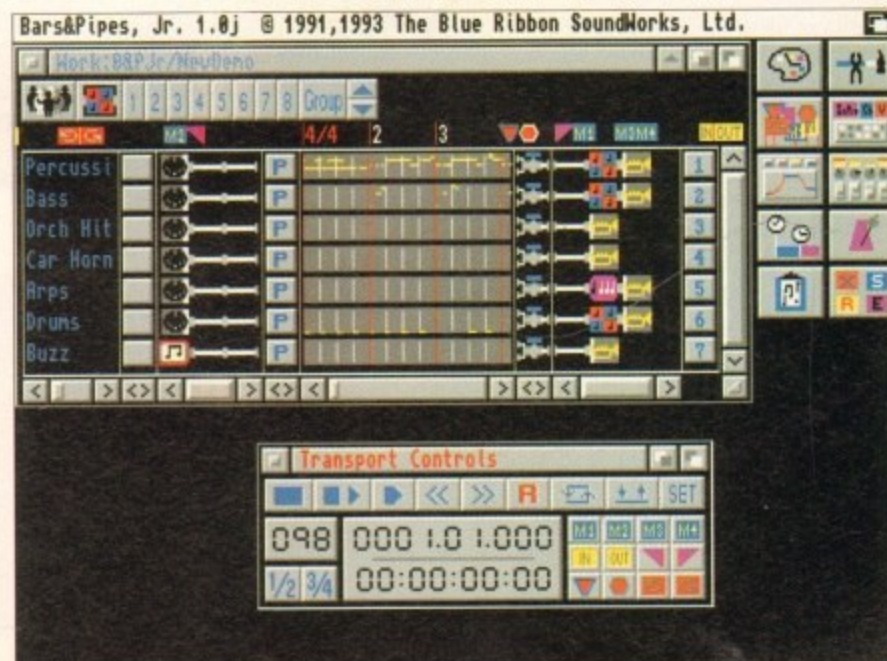

Bars&Pipes Jr in full flight as the AC demo takes the stage